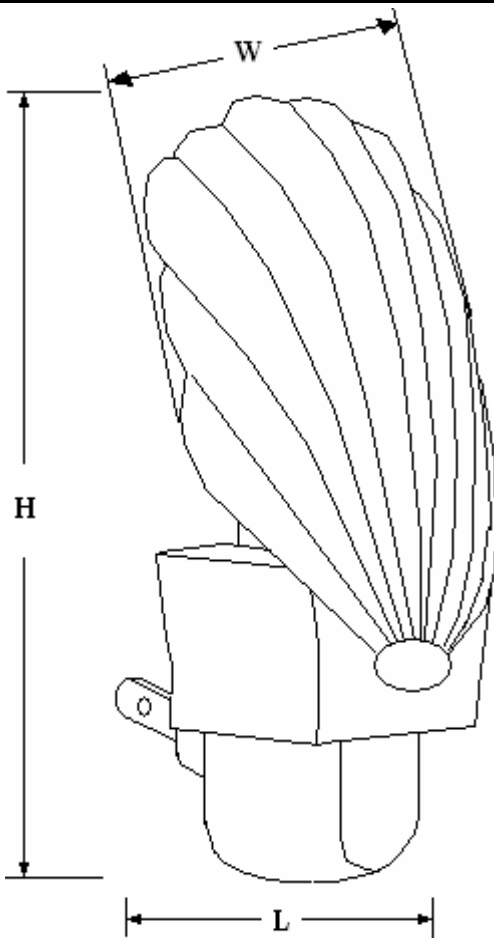

LightWise®

NIGHT LIGHT

DESCRIPTION

CATALOG	COLOR OF LIGHTING	NO. OF LIGHTING
DE627	Yellow	1

ELECTRICAL CHARACTERISTICS

INPUT VOLTAGE	INPUT CURRENT	INPUT WATTS	FREQUENCY
AC120V	34 ± 2mA	4 ± 0.1W	50/60HZ

PHYSICAL DIMENSIONS

UNITS	L	W	H
INCHES	2.33"	3.52"	4.64"
TOL (+/-)	0.05	0.05	0.05

CARTON DIMENSIONS

UNITS	L	W	H
INCHES	13.7"	9.33"	2.56"
TOL (+/-)	0.05	0.05	0.05

COLORED NIGHTLIGHT

- Safe to Touch - Environmentally Friendly
- Uses Less than One Watt of Power
- Dynamic Color Changes Creating a Relaxing Atmosphere
- Ideal for Children's Room