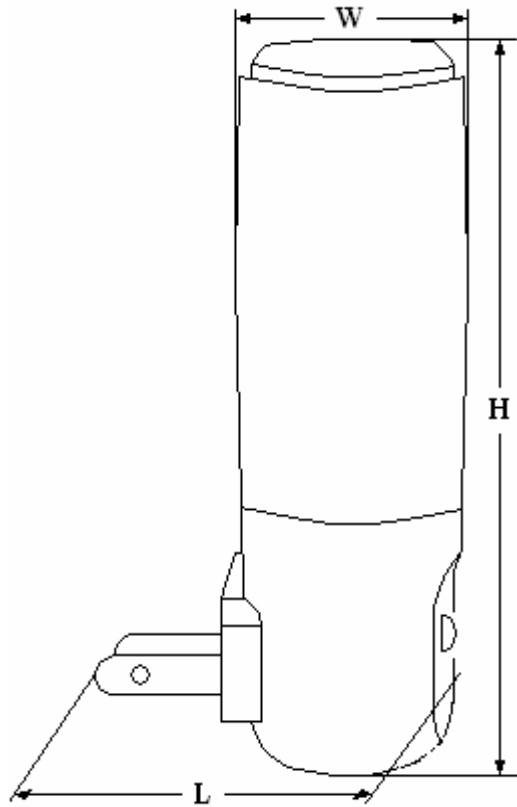

LightWise®

NIGHT LIGHT

DESCRIPTION

CATALOG	COLOR OF LED LIGHTING	NO. OF LED
DE626	Red, Blue, Green	1 or 3

ELECTRICAL CHARACTERISTICS

INPUT VOLTAGE	INPUT CURRENT	INPUT WATTS	FREQUENCY
AC120V	26 ± 2mA	0.3 ± 0.1W	50/60HZ

PHYSICAL DIMENSIONS

UNITS	L	W	H
INCHES	2.13"	1.46"	3.98"
TOL (+/-)	0.05	0.05	0.05

CARTON DIMENSIONS

UNITS	L	W	H
INCHES	13.7"	9.33"	2.36"
TOL (+/-)	0.05	0.05	0.05

LightWise™
KALEIDOSCOPE
LED Light Automatically Changes Colors
Dynamic Soothing/Relaxing Effect!