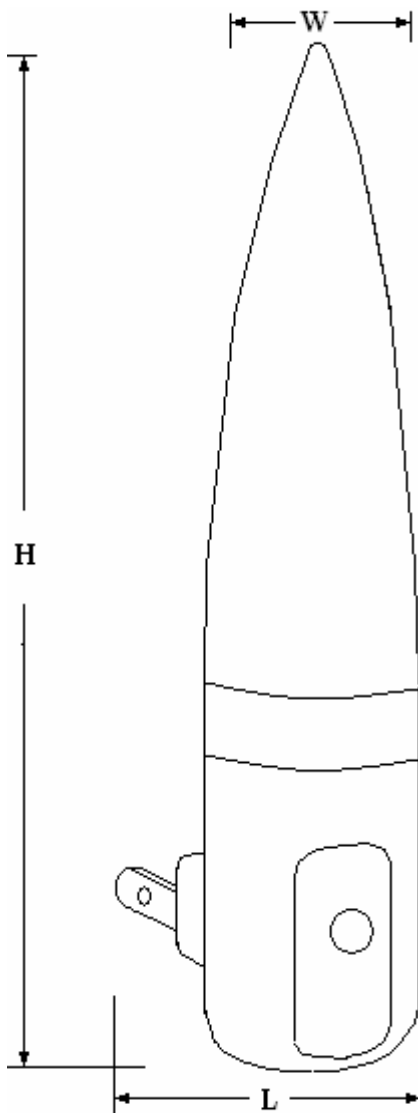

LightWise®

NIGHT LIGHT

DESCRIPTION

CATALOG	COLOR OF LED LIGHTING	NO. OF LED
DE623	Red, Green, Blue	3

ELECTRICAL CHARACTERISTICS

INPUT VOLTAGE	INPUT CURRENT	INPUT WATTS	FREQUENCY
AC120V	46 ± 2mA	0.8 ± 0.1W	50/60HZ

PHYSICAL DIMENSIONS

UNITS	L	W	H
INCHES	2.13"	1.45"	4.88"
TOL (+/-)	0.05	0.05	0.05

CARTON DIMENSIONS

UNITS	L	W	H
INCHES	13.7"	9.33"	2.36"
TOL (+/-)	0.05	0.05	0.05

LightWise™
KALEIDOSCOPE
LED Night Light Automatically Changes Colors for a Dynamic Soothing/Relaxing Effect!
Tower Crystal