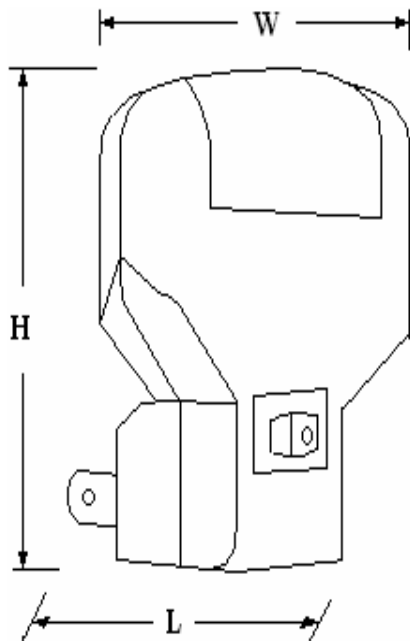

LightWise®

NIGHT LIGHT

DESCRIPTION

CATALOG	COLOR OF LIGHTING	NO. OF LIGHTING
DE600	White	1

ELECTRICAL CHARACTERISTICS

INPUT VOLTAGE	INPUT CURRENT	INPUT WATTS	FREQUENCY
AC120V	$25 \pm 1\text{mA}$	$0.22 \pm 0.1\text{W}$	60HZ

PHYSICAL DIMENSIONS

UNITS	L	W	H
INCHES	1.73"	2.56"	2.53"
TOL (+/-)	0.05	0.05	0.05

CARTON DIMENSIONS

UNITS	L	W	H
INCHES	13.7"	9.33"	1.96"
TOL (+/-)	0.05	0.05	0.05